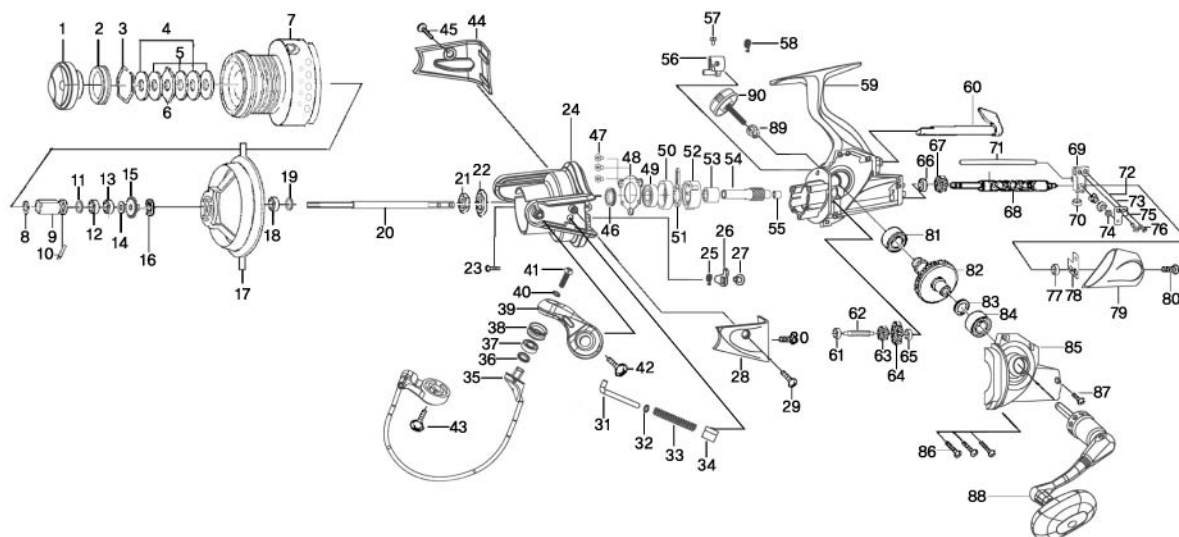

MARINE SPORTS

SPINNING REEL

ORION 5000

Key No.	Parts No.	Parts Name.	Key No.	Parts No.	Parts Name.
1	5K080107	DRAG KNOB ASSY	46	6K990501	WASHER
2	5K080001	WATERTIGHT RUBBER	47	6K735201	TAP SCREW
3	6K278501	DRAG WASHER RETAINER	48	5K076001	PLATE
4	6K278202	KEY WASHER	49	6K033601	BALL BEARING
5	6K278105	DRAG WASHER	50	6K998101	BEARING HOLDER
6	6K278302	EARED WASHER	51	6K990101	LINK
7	5K079508	SPOOL ASSEMBLY	52	5K989602	O/WAY CLUTCH ASSY
8	6K273701	O-RING	53	6K990001	SLEEVE
9	6K275201	SPOOL METAL	54	5K075901	PINION
10	6K230801	PIN	55	5K013501	COLLAR
11	6E096502	WASHER	56	5K081701	CAM
12	5K079401	BEARING	57	6AK21802	SCREW
13	6K224401	BEARING	58	6K273401	SPRING
14	5K079301	WASHER	59	5K075607	BODY
15	5K079201	CLICK GEAR	60	5K075707	STOPPER LEVER
16	6K772101	RETAINER	61	6K840101	BEARING
17	5K079001	LINE GUARD	62	5K077001	GEAR SHAFT
18	6K170601	BALL BEARING	63	5K076901	IDLE GEAR-B
19	5K079101	WASHER	64	5K076801	I/GEAR-A
20	5K077301	MAIN SHAFT	65	6K840101	BEARING
21	6B105701	ROTOR NUT	66	6K840101	BEARING
22	6K964701	WASHER	67	5K077101	WORM GEAR
23	6K532501	TAP SCREW	68	5K076701	WORM SHAFT
24	5K077610	ROTOR	69	5K076201	O/S SLIDER
25	5K078201	SPRING	70	5K079901	BEARING
26	5K078101	KICK LEVER	71	5K076101	PILLAR
27	6K120005	TAP SCREW	72	5K076401	LEVEL WIND PIN
28	5K078301	ROTOR COVER-A	73	5K076501	COLLAR
29	6K120005	TAP SCREW	74	6K148803	WASHER
30	6K184801	TAP SCREW	75	5K076601	PLATE
31	5K077901	LINK	76	63515303	SCREW
32	6K204601	WASHER	77	6K840101	BEARING
33	5K078001	COIL SPRING	78	5K077201	RETAINER
34	5K077801	LINK HOLDER	79	5K077510	REAR CAP
35	5K078407	BAIL ASSEMBLY	80	6K120005	TAP SCREW
36	6E096504	WASHER	81	6K033501	BALL BEARING
37	6K304001	BALL BEARING	82	6K9474B1	DRIVE GEAR
38	6K386401	LINE ROLLER	83	63712821	WASHER
39	5K077707	ARM LEVER	84	6K033501	BALL BEARING
40	6K478401	TOOTH WASHER	85	5K077407	BODY COVER
41	63516115	SCREW	86	6B008601	TAP SCREW
42	6E007601	TAP SCREW	87	6K062701	TAP SCREW
43	6E007601	TAP SCREW	88	5K080401	HANDLE ASSEMBLY
44	5K078801	ROTOR COVER-B	89	6K853501	COLLAR
45	6K120005	TAP SCREW	90	6K7030B1	HANDLE SCREW