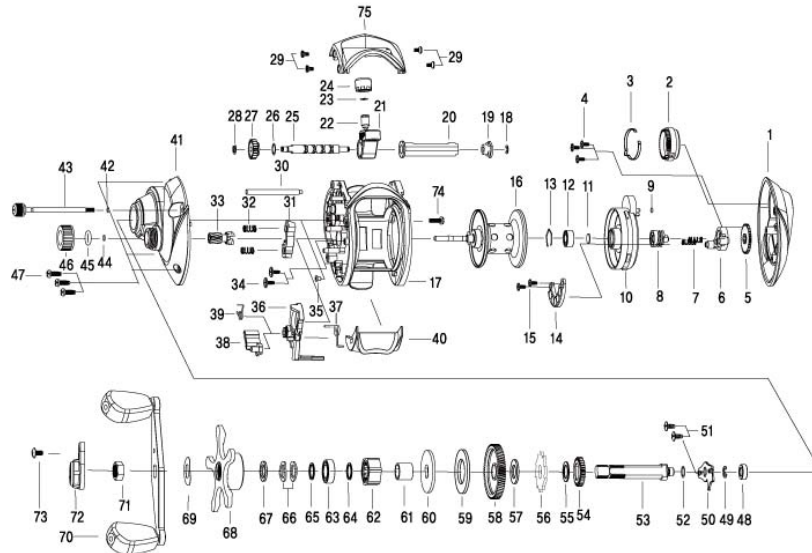

BAITCAST REEL

INTRUDER 300HIL

Key No.	Parts No.	Parts Name.	Key No.	Parts No.	Parts Name.
1	5K166204	PALM SIDE COVER	39	5K133301	SPRING
2	5K136302	CONTROL DIAL	40	5K166401	THUMB BAR
3	6K974701	LEAF SPRING	41	5K166104	GEAR SIDE COVER
4	63535902	SCREW	42	6K176401	O-RING
5	5K136401	GEAR	43	6K454811	THUMB SCREW
6	5K137901	SLIDER CAM-B	44	6K195102	WASHER
7	5K100501	COIL SPRING	45	6K195301	O-RING
8	5K096201	SLIDER CAM-A	46	6K195201	NUT (TENSION KNOB)
9	6K181001	O-RING	47	6K062709	TAP SCREW
10	5K166701	SPOOL COVER	48	6K185401	BEARING
11	5K027001	WASHER	49	63201402	RETAINER
12	6K758901	BEARING	50	6K929901	BEARING PLATE
13	6K468301	RING	51	63535902	SCREW
14	5K102301	MAGNET HOLDER	52	6E096503	WASHER
15	5K047001	TAP SCREW	53	5K084302	GEAR METAL
16	5K153107	SPOOL	54	6K258101	GEAR
17	5K166001	FRAME	55	63737810	WASHER
18	6B339801	RETAINER	56	6K929801	RATCHET
19	6K456801	BUSH	57	6K185204	WASHER
20	6K456403	PIPE	58	6K258304	DRIVE GEAR
21	6K973602	LEVEL WIND	59	6K932401	WASHER
22	6K256504	LEVEL WIND PIN	60	6K943121	WASHER-D
23	6K148802	WASHER	61	6K859204	BUSH
24	6K704403	NUT	62	6K859101	ONE WAY CLUTCH
25	5K048601	WORM SHAFT	63	6K582201	BALL BEARING
26	6E096503	WASHER	64	6K177302	WASHER
27	6K469301	WORM PINION	66	6K160702	SPRING WASHER
28	6B339801	RETAINER	67	6K193601	WASHER
29	6K395604	TAP SCREW	68	5K1339A5	STAR DRAG
30	6K930421	PILLAR	69	6K161404	LEAF SPRING
31	5K133401	CLUTCH	70	6K811523	HANDLE
33	5K093804	PINION	71	6K178306	NUT
34	6K787601	TAP SCREW	72	5K174002	H/NUT CAP
35	6K261702	BUSH	73	63511805	SCREW
36	5K166501	CLUTCH CAM	74	6K311306	SCREW
37	5K138401	SPRING	75	5K166303	FRONT SUPPORT
38	5K166601	KICK LEVER			