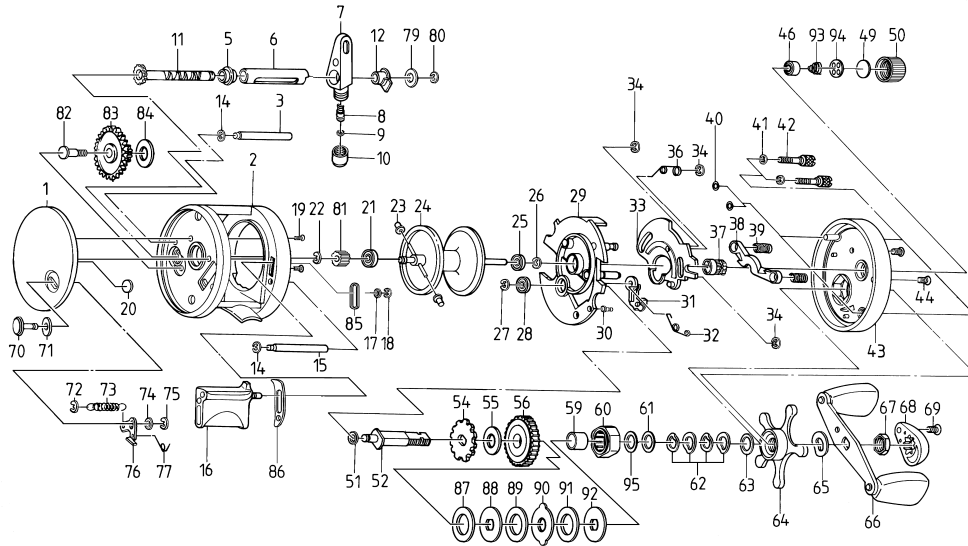

# FIERRO 6000XW

Key No.	Parts No.	Parts Name	Key No.	Parts No.	Parts Name
1	6K36690	Left side cover	4	6K17700	Tension washer B
2	6	Frame assembly	9	1	Spool tension knob
3	6K36660	Pillar A	5	6K40390	Crank shaft washer
5	6	Worm shaft bushing	0	1	Crank shaft
6	6K36710	Worm shaft guide	5	6K31880	Trip ratchet A
7	1	Line guide carrier assembly	1	1	Trip ratchet B
8	6K16680	Line guide pawl	5	6K36700	Drive gear
9	1	Line guide pawl washer	2	1	One way bearing sleeve
10	6K26980	Line guide pawl cap screw	5	6K31970	One way bearing
11	1	Worm shaft assembly	4	1	Crank shaft washer A
12	6K36860	Bush	5	6K17450	Spring "D" washer
14	1	Retainer	5	1	Crank shaft washer
15	6K25650	Pillar B	5	6K40410	Star drag assembly
16	1	Thumb bar assembly	6	1	Handle washer
17	6K16710	Thumb bar washer	5	6K33690	Handle assembly
18	4	Retainer	9	1	Handle nut
19	6K31820	Left side cover screw	6	6K33660	Handle nut cap
20	1	Spool tension washer	0	1	Handle nut cap screw
21	6K16640	Ball bearing	6	6373781	Click lever
22	1	Retainer	1	2	Click lever washer
23	6K16590	Brake collar	6	6K16970	Click pawl retainer A
24	1	Spool assembly	2	2	Click pawl spring
25	6B86410	Ball bearing	6	6373781	Click pawl washer
26	1	Retainer	3	2	Click pawl retainer B
27	6K36710	Retainer	6	6K40460	Click pawl
28	1	Ball bearing	4	1	Click set plate spring
29	6K36760	Set plate	6	6K16140	Bush washer
30	1	Metal	5	1	Bush retainer
31	6K14890	Kick lever	6	6K29700	Bush
32	2	Kick lever spring	6	3	Idle gear screw
33	6B33980	Cam	6	6K17830	Idle gear
34	1	Retainer	7	5	Idle gear washer
36	6K33250	Cam spring	6	6K31100	Plate
37	3	Pinion assembly	8	3	Clutch lever pad
38	6K16460	Clutch	6	6351180	Drag washer A
39	1	Clutch spring	9	1	Drag washer B
40	6K16870	"O" ring	7	6K18340	Drag washer C
41	1	Thumb screw washer	0	3	Drag washer D
42	6B33980	Thumb screw	7	6K16410	Drag washer E
43	1	Right side plate	1	1	Drag washer F
44	6K32730	Right side plate screw	7	6320590	Tension knob spring
46	1	Ball bearing	2	1	Tension washer A
			7	6K37790	Crank shaft washer B