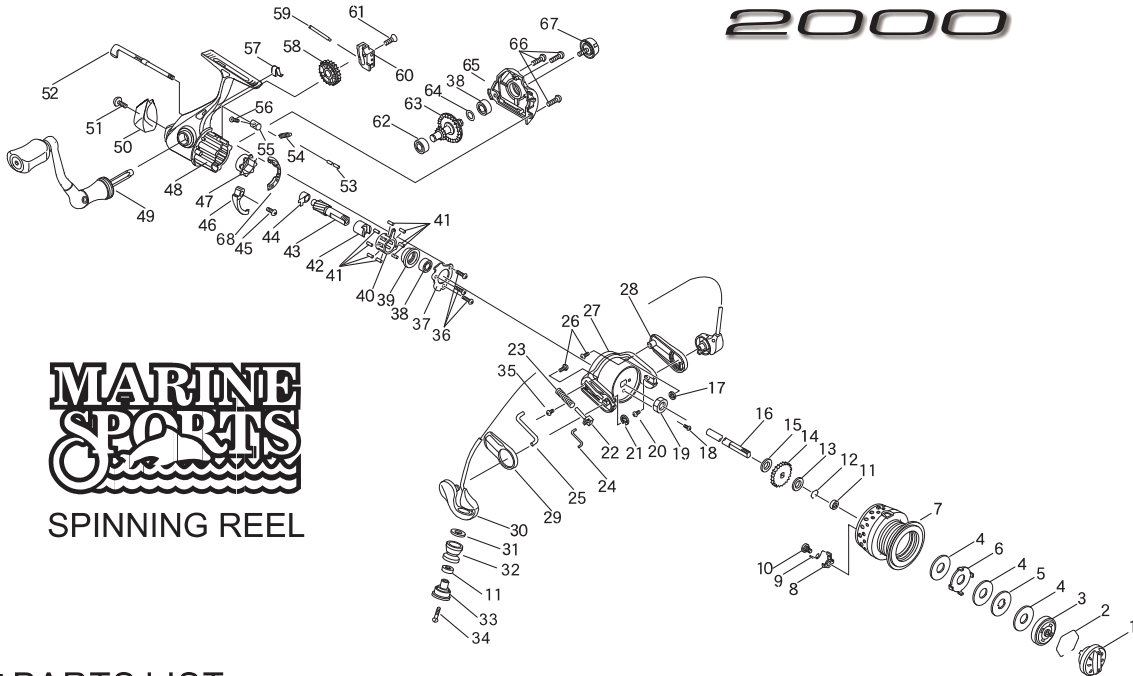

■ EXPLODED VIEW

ALUMA 2000

**MARINE
SPORTS**
SPINNING REEL

■ PARTS LIST

NO.	PARTS NO.	PARTS NAME	NO.	PARTS NO.	PARTS NAME	NO.	PARTS NO.	PARTS NAME
1	0232198	DRAG KNOB ASSY.	24	68519	LINK	47	68449	OUTER RING
2	42081	STOPPER SPRING	25	15692	KICK LEVER	48	0203359A	MAIN BODY ASSY.
3	0268514A	CLICK PLATE ASSY.	26	20400	SCREW	49	0207380C	HANDLE ASSY.
4	26440	DRAG WASHER	27	05264	ROTOR	50	41532	PROTECTOR
5	26437	DRAG WASHER	28	41541	COVER B	51	20056D	SCREW
6	26438	DRAG WASHER	29	41540	COVER A	52	15684	ANTI-REVERSE LEVER
7	02062552	SPOOL ASSY.	30	0229365	BAIL ARM ASSY.	53	23349	SPRING PIN
8	33327	CLICK CLAW	31	27704	WASHER	54	67107	ONE WAY CLUTCH SPRING
9	67108	CLICK CLAW SPRING	32	25096	ROLLER	55	14353	ANTI-REVERSE CAM
10	21157	CLICK CLAW SCREW	33	68518	ROLLER HOLDER	56	20632	SCREW
11	38248	BALL BEARING	34	20633	SCREW	57	67117	ANTI-REVERSE SPRING
12	42077	STOPPER RING	35	20637	SCREW	58	10488	BULL GEAR
13	27453B	CLICK WASHER	36	20610	SCREW	59	34033	OSCILLATOR GUIDE SHAFT
14	13119	CLICK	37	30162	BEARING SUPPORT	60	11158	OSCILLATOR
15	27694	SPOOL WASHER	38	38049	BALL BEARING	61	20383A	SCREW
16	34046	SHAFT	39	17435	BALL BEARING COLLAR	62	38278	BALL BEARING
17	27686	WASHER	40	68517	HOLDER	63	08282	MAIN GEAR
18	20635	SCREW	41	25089	ROLLER	64	27290A	WASHER
19	18035	HEXAGON NUT	42	17413	INNER RING	65	04504	SIDE PLATE
20	20634	SCREW	43	09333	PINION GEAR	66	20559	SCREW
21	42021	STOPPER RING	44	16359	BUSH	67	0219492	HANDLE CAP ASSY.
22	68513	SLIDER	45	20637	SCREW	68	49056	CONTROL PLATE
23	67145	DEAD POINT SPRING	46	68524	KICK CAM			

■ SPECIFICATIONS

Model Name	Gear Ratio	Drag Power (Max.)	Weight	Ball Bearing	Roller Bearing	Line Capacity
ALUMA 2000	5.0:1	11kg	320g	6	1	Nylon: 0.33mm - 165m Multifilament PE: 3-190m