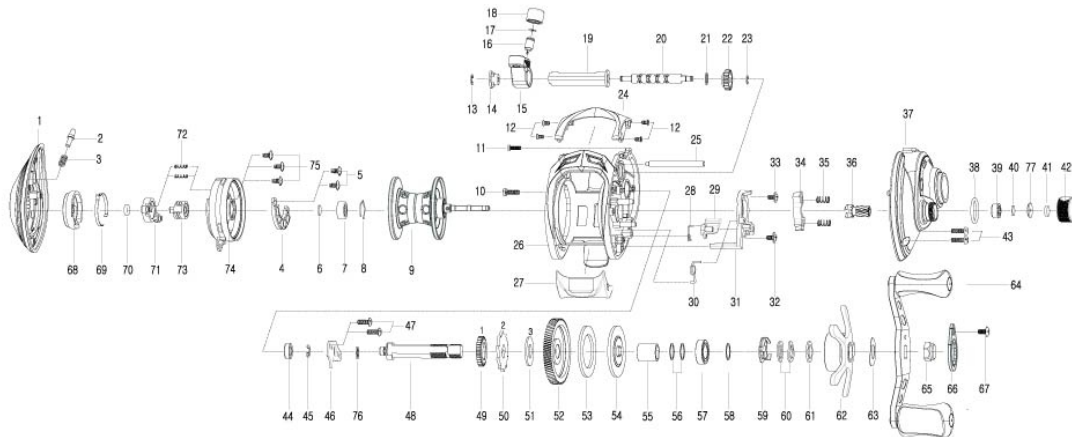

## TI-9000SHI

Key No.	Part No.	Part Name	Key No.	Part No.	Part Name
1	5K134717	Palm Side Cover Assembly	39	6K176701	Ball Bearing
2	5K134801	Lock Pin	40	5K027001	Washer
3	6K974401	Coil Spring	41	6K177001	Washer
4	5K102301	Magnet Holder Assembly	42	6K259115	Tension Nut
5	5K047001	Tap Screw	43	6K311306	Screw
6	5K027001	Washer	44	6K256901	Bearing
7	6K474501	Ball Bearing	45	63201402	Retainer
8	6K468301	Ring	46	5K134901	Bearing Plate
9	5K125712	Spool Assembly (1 Ball Bearing)	47	63535902	Screw
10	6K311311	Screw	48	5K093603	Gear Metal
11	6K311306	Screw	49	6K258101	Gear
12	6K395604	Screw	50	6K893602	Ratchet
13	6B339801	Retainer	51	5K027101	Washer
14	6K456801	Bush	52	5K131401	Drive Gear
15	6K931103	Level Wind Assembly	53	5K039901	Washer-L
16	6K256501	Level Wind Pin	54	5K040001	Washer-D
17	6K148801	Washer	55	6K859204	Sleeve
18	6K704403	Level Wind Nut	56	6K177302	Washer
19	6K456403	Pipe	57	6K582201	Ball Bearing
20	5K095605	Worm Shaft	58	6K177302	Washer
21	6E096503	Washer	59	6K259201	Leaf Spring Assembly
22	6K469301	Worm Pinion	60	5K027201	Spring Washer
23	6B339801	Retainer	61	6K193601	Washer
24	5K130802	Hood	62	5K084048	Star Drag Assembly
25	6K930401	Pillar	63	6K161404	Leaf Spring
26	5K132804	Frame Assembly	64	5K135314	Handle Assembly (4 Ball Bearing)
27	6K977205	Thumb Bar Assembly	65	5K047105	Handle Nut
28	5K119001	Kick Lever Spring	66	5K155101	Retainer
29	5K130601	Kick Lever	67	63508912	Screw
30	5K093401	Clutch Cam Spring	68	5K132408	Control Dial
31	5K130701	Clutch Cam	69	6K974701	Leaf Spring
32	6K787601	Screw	70	6K180201	O-Ring
33	6K787601	Screw	71	5K132701	Slide Cam-B
34	5K093701	Clutch	72	5K100501	Coil Spring
35	6K942501	Coil Spring	73	5K096201	Slide Cam-A
36	5K194601	Pinion	74	5K125001	Spool Cover
37	5K131525	Gear Side Cover Assembly	75	5K047001	Screw
38	6K176501	O-Ring	76	6E096503	Washer
			77	6K176905	Collar