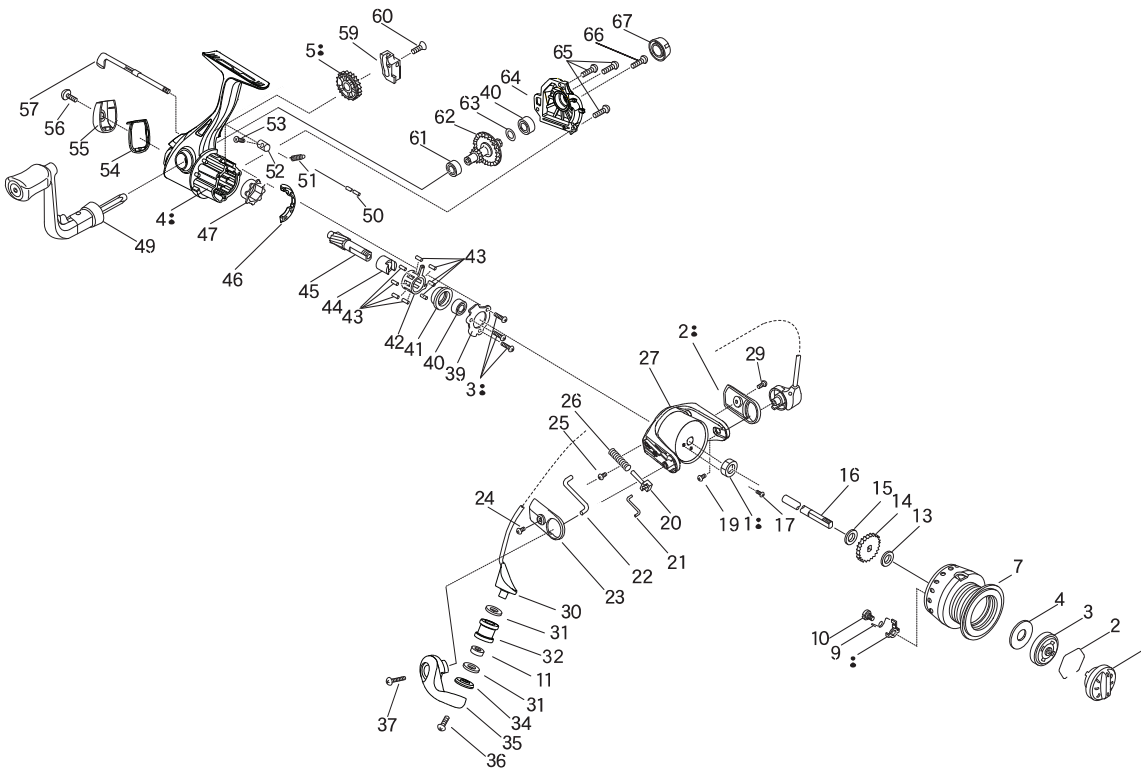

SOLARA 500

**MARINE
SPORTS**
SPINNING REEL

● PARTS LIST SOLARA 500

NO.	PARTS NO.	PARTS NAME	NO.	PARTS NO.	PARTS NAME	NO.	PARTS NO.	PARTS NAME
1	023219	DRAG KNOB ASSY.	25	20629	SCREW	47	6:449	OUTER RING
2	420:1	STOPPER SPRING	26	67077	DEAD POINT SPRING	4:	0203370	MAIN BODY ASSY.
3	026:514A	CLICK PLATE ASSY.	27	0526:	ROTOR	49	02073:1	HANDLE ASSY.
4	26440	DRAG WASHER	2:	41565	COVER B	50	23349	SPRING PIN
7	0206611	SPOOL ASSY.	29	20629	SCREW	51	67107	ONE WAY CLUTCH SPRING
8	33327	CLICK CLAW	30	0229369	BAIL ARM ASSY.	52	14353	ANTI-REVERSE CAM
9	6710:	CLICK CLAW SPRING	31	27704	WASHER	53	20632	SCREW
10	21157	CLICK CLAW SCREW	32	25100	ROLLER	54	6:5:	SPACER
11	3:16:	BUSH	34	17000	COLLAR	55	41569	PROTECTOR
13	27453:	CLICK WASHER	35	1570:	BAIL ARM LEVER	56	ST2.6x6	SCREW
14	13119	CLICK	36	21165	SCREW	57	15716	ANTI-REVERSE LEVER
15	27694	SPOOL WASHER	37	20663	SCREW	5:	10474	BULL GEAR
16	34066	SHAFT	3:	ST2.3x6	SCREW	59	11157	OSCILLATOR
17	20662	SCREW	39	30162	BEARING SUPPORT	60	203:3A	SCREW
18	1:035	HEXAGON NUT	40	3:049	BALL BEARING	61	3:059	BALL BEARING
19	20634	SCREW	41	17435	BALL BEARING COLLAR	62	0:279	MAIN GEAR
20	6:513	SLIDER	42	6:517	HOLDER	63	27290A	WASHER
21	6:519	LINK	43	250:9	ROLLER	64	04521	SIDE PLATE
22	15711	KICK LEVER	44	17413	INNER RING	65	ST2.6x12	SCREW
23	41563	COVER A	45	09332	PINION GEAR	66	21146	HANDLE SCREW
24	20629	SCREW	46	49061	CONTROL PLATE	67	0219477	HANDLE CAP ASSY.