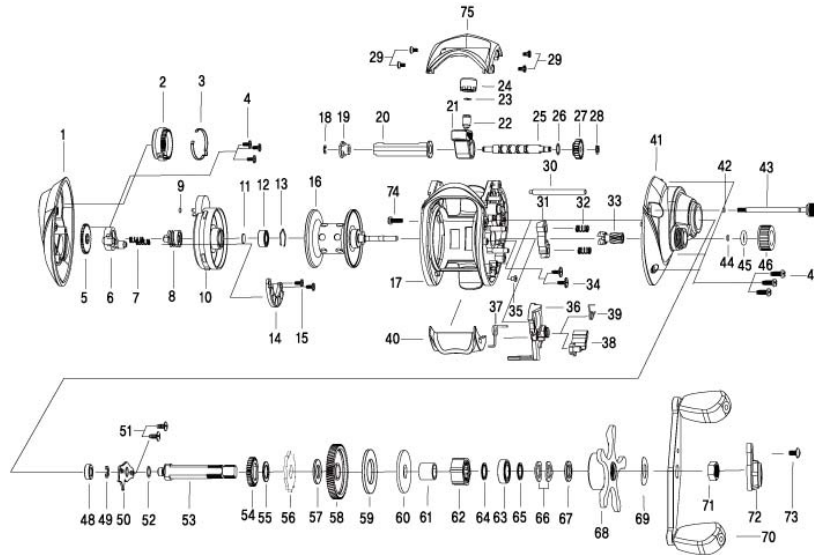

BAITCAST REEL

INTRUDER 300HI

Key No.	Parts No.	Parts Name.	Key No.	Parts No.	Parts Name.
1	5K136101	PALM SIDE COVER	39	5K086701	SPRING
2	5K136302	CONTROL DIAL	40	5K135602	THUMB BAR
3	6K974701	LEAF SPRING	41	5K135801	GEAR SIDE COVER
4	63535902	SCREW	42	6K176401	O-RING
5	5K136401	GEAR	43	6K454813	THUMB SCREW
6	5K137901	SLIDER CAM-B	44	6K195102	WASHER
7	5K100501	COIL SPRING	45	6K195301	O-RING
8	5K096201	SLIDER CAM-A	46	6K195201	NUT (TENSION KNOB)
9	6K181001	O-RING	47	6K062709	TAP SCREW
10	5K136201	SPOOL COVER	48	6K185401	BEARING
11	5K027001	WASHER	49	63201402	RETAINER
12	6K758901	BEARING	50	6K929901	BEARING PLATE
13	6K468301	RING	51	63535902	SCREW
14	5K102301	MAGNET HOLDER	52	6E096503	WASHER
15	5K047001	TAP SCREW	53	5K084301	GEAR METAL
16	5K153107	SPOOL	54	6K258101	GEAR
17	5K135501	FRAME	55	63737810	WASHER
18	6B339801	RETAINER	56	6K929801	RATCHET
19	6K456801	BUSH	57	6K185204	WASHER
20	6K456403	PIPE	58	6K258303	DRIVE GEAR
21	6K973602	LEVEL WIND	59	6K932401	WASHER
22	6K256504	LEVEL WIND PIN	60	6K943121	WASHER-D
23	6K148802	WASHER	61	6K859204	BUSH
24	6K704403	NUT	62	6K859101	ONE WAY CLUTCH
25	5K048601	WORM SHAFT	63	6K582201	BALL BEARING
26	6E096503	WASHER	64	6K177302	WASHER
27	6K469301	WORM PINION	66	6K160702	SPRING WASHER
28	6B339801	RETAINER	67	6K193601	WASHER
29	6K395604	TAP SCREW	68	5K1339A3	STAR DRAG
30	6K930421	PILLAR	69	6K161404	LEAF SPRING
31	5K093701	CLUTCH	70	6K811523	HANDLE
33	5K093802	PINION	71	6K178305	NUT
34	6K787601	TAP SCREW	72	5K174002	H/NUT CAP
35	6K261702	BUSH	73	63511805	SCREW
36	5K093301	CLUTCH CAM	74	6K311306	SCREW
37	5K093401	SPRING	75	5K135704	FRONT SUPPORT
38	5K092801	KICK LEVER			

5KH014010