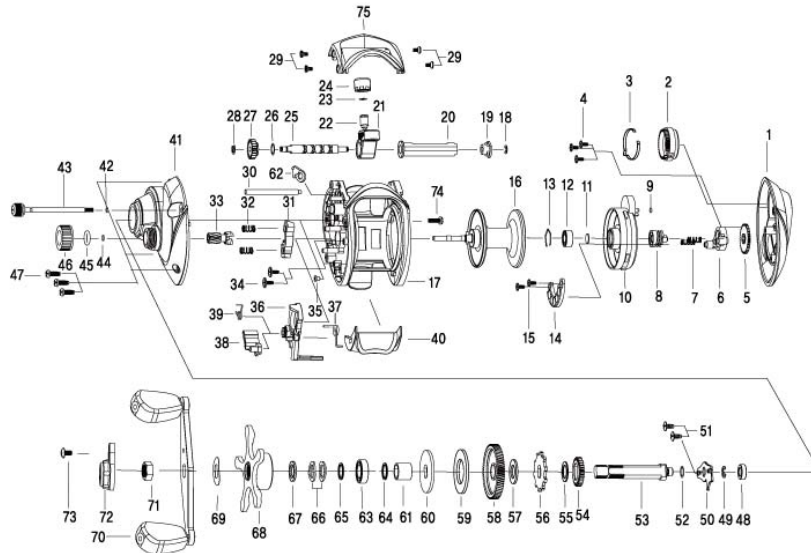

BAITCAST REEL

INTRUDER 100HIL

Key No.	Parts No.	Parts Name.	Key No.	Parts No.	Parts Name.
1	5K166203	PALM SIDE COVER	39	5K133301	SPRING
2	5K136302	CONTROL DIAL	40	5K166401	THUMB BAR
3	6K974701	LEAF SPRING	41	5K166103	GEAR SIDE COVER
4	63535902	SCREW	42	6K176401	O-RING
5	5K136401	GEAR	43	6K454811	THUMB SCREW
6	5K137901	SLIDER CAM-B	44	6K195102	WASHER
7	5K100501	COIL SPRING	45	6K195301	O-RING
8	5K096201	SLIDER CAM-A	46	6K195201	NUT (TENSION KNOB)
9	6K181001	O-RING	47	6K062709	TAP SCREW
10	5K166701	SPOOL COVER	48	6K185401	BEARING
11	5K027001	WASHER	49	63201402	RETAINER
12	6K758901	BEARING	50	6K929901	BEARING PLATE
13	6K468301	RING	51	63535902	SCREW
14	5K102301	MAGNET HOLDER	52	6E096503	WASHER
15	5K047001	TAP SCREW	53	5K084302	GEAR METAL
16	5K137601	SPOOL	54	6K258101	GEAR
17	5K166001	FRAME	55	63737810	WASHER
18	6B339801	RETAINER	56	6K929801	RATCHET
19	6K456801	BUSH	57	6K185204	WASHER
20	6K456403	PIPE	58	6K258304	DRIVE GEAR
21	6K973602	LEVEL WIND	59	6K932401	WASHER
22	6K256504	LEVEL WIND PIN	60	6K9431Z1	WASHER-D
23	6K148802	WASHER	61	6K296802	BUSH
24	6K704403	NUT	62	6K294301	STOPPER ASSEMBLY
25	5K048601	WORM SHAFT	63	6K582201	BALL BEARING
26	6E096503	WASHER	64	6K177302	WASHER
27	6K469301	WORM PINION	66	6K160702	SPRING WASHER
28	6B339801	RETAINER	67	6K193601	WASHER
29	6K395604	TAP SCREW	68	5K1339A5	STAR DRAG
30	6K9304Z1	PILLAR	69	6K161404	LEAF SPRING
31	5K133401	CLUTCH	70	6K811508	HANDLE
33	5K093804	PINION	71	6K178306	NUT
34	6K787601	TAP SCREW	72	5K174001	H/NUT CAP
35	6K261702	BUSH	73	63511805	SCREW
36	5K166501	CLUTCH CAM	74	6K311306	SCREW
37	5K138401	SPRING	75	5K166301	FRONT SUPPORT
38	5K166601	KICK LEVER			