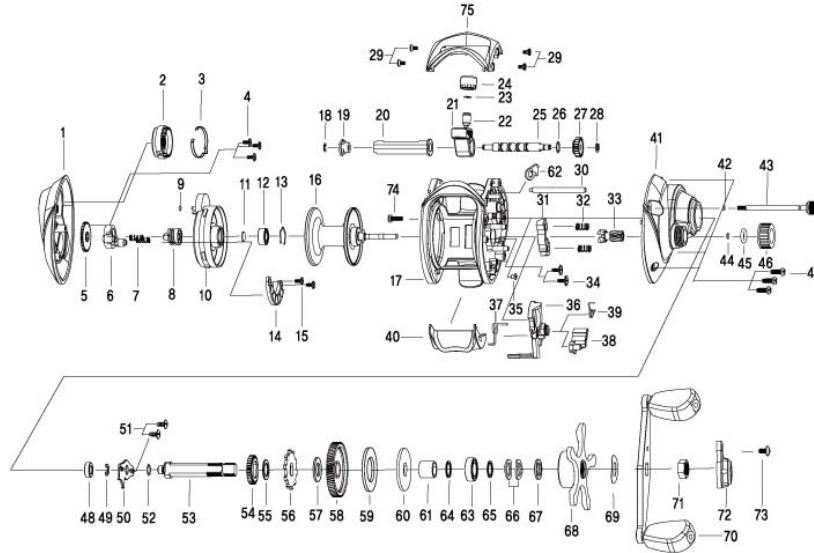

# BAITCAST REEL

# INTRUDER 100HI

Key No.	Parts No.	Parts Name.	Key No.	Parts No.	Parts Name.
1	5K136109	PALM SIDE COVER	39	5K086701	SPRING
2	5K136302	CONTROL DIAL	40	5K135602	THUMB BAR
3	6K974701	LEAF SPRING	41	5K135809	GEAR SIDE COVER
4	63535902	SCREW	42	6K176401	O-RING
5	5K136401	GEAR	43	6K454813	THUMB SCREW
6	5K137901	SLIDER CAM-B	44	6K195102	WASHER
7	5K100501	COIL SPRING	45	6K195301	O-RING
8	5K096201	SLIDER CAM-A	46	6K195201	NUT (TENSION KNOB)
9	6K181001	O-RING	47	6K062709	TAP SCREW
10	5K136201	SPOOL COVER	48	6K185401	BEARING
11	5K027001	WASHER	49	63201402	RETAINER
12	6K758901	BEARING	50	6K929901	BEARING PLATE
13	6K468301	RING	51	63535902	SCREW
14	5K102301	MAGNET HOLDER	52	6E096503	WASHER
15	5K047001	TAP SCREW	53	5K084301	GEAR METAL
16	5K137601	SPOOL	54	6K258101	GEAR
17	5K135501	FRAME	55	63737810	WASHER
18	6B339801	RETAINER	56	6K929801	RATCHET
19	6K456801	BUSH	57	6K185204	WASHER
20	6K456403	PIPE	58	6K258303	DRIVE GEAR
21	6K973602	LEVEL WIND	59	6K932401	WASHER
22	6K256504	LEVEL WIND PIN	60	6K943121	WASHER-D
23	6K148802	WASHER	61	6K859204	BUSH
24	6K704403	NUT	62	6K294301	STOPPER ASSEMBLY
25	5K048601	WORM SHAFT	63	6K582201	BALL BEARING
26	6E096503	WASHER	64	6K177302	WASHER
27	6K469301	WORM PINION	66	6K160702	SPRING WASHER
28	6B339801	RETAINER	67	6K193601	WASHER
29	6K395604	TAP SCREW	68	5K1339A3	STAR DRAG
30	6K930421	PILLAR	69	6K161404	LEAF SPRING
31	5K093701	CLUTCH	70	6K811508	HANDLE
33	5K093802	PINION	71	6K178305	NUT
34	6K787601	TAP SCREW	72	5K174001	H/NUT CAP
35	6K261702	BUSH	73	63511805	SCREW
36	5K093301	CLUTCH CAM	74	6K311306	SCREW
37	5K093401	SPRING	75	5K135701	FRONT SUPPORT
38	5K092801	KICK LEVER			