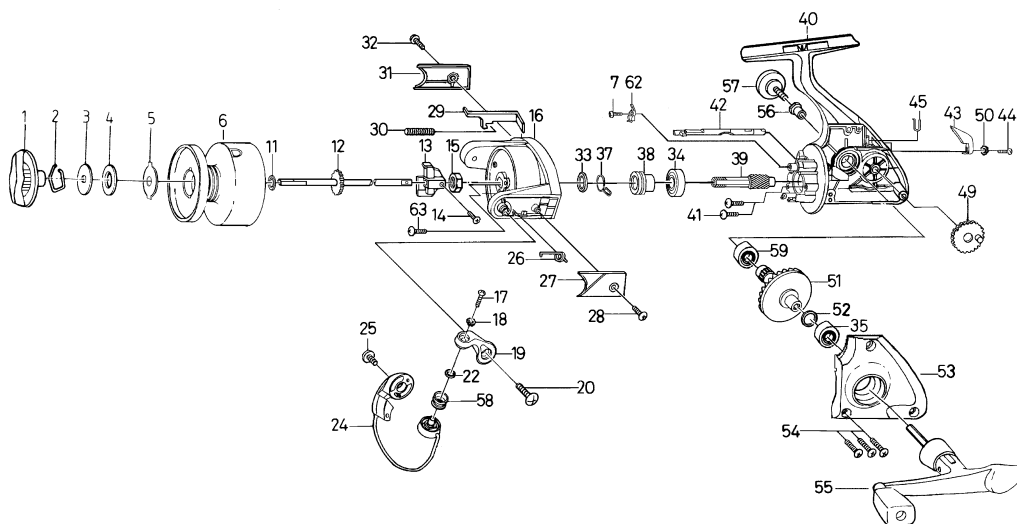

MARINE SPORTS

SPINNING REEL

BETA 350F

Key No.	Parts No.	Parts Name.	Key No.	Parts No.	Parts Name
1	6K715702	Drag knob assembly	32	6K120002	Bail trip lever cover screw
2	61717701	Drag washer retainer	33	63737810	Bearing washer
3	6K141506	Drag washer	34	6K582202	Ball bearing
4	6K462301	Eared washer	35	6K582202	Ball bearing
5	63733605	Key washer	37	6K458401	Collar spring
6	6K482106	Spool assembly	38	6K402301	Collar spring Collar
7	6K366201	Stopper screw	39	6K460101	Pinion gear
11	6K146701	Spool washer	40	6K437018	Body
12	6K459201	Main shaft assembly	41	6E107401	Bearing retainer screw
13	6K485601	Oscillating slider	42	6K438101	Anti-reverse lever shaft
14	63515311	Oscillating slider screw	43	6K438001	Anti-reverse lever
15	6K178301	Rotor nut	44	6AK21815	Anti-reverse lever screw
16	6K437320	Rotor	45	6K438601	Anti-reverse pawl spring
17	6B679301	Bail screw	49	6K664401	Oscillating gear
18	61608701	Lock washer	50	6K438801	Lock washer
19	6K264710	Bail arm	51	6K501411	Drive gear
20	6B842102	Bail arm screw	52	637378K1	Drive gear washer
22	6K161801	Line roller washer	53	6K437113	Side cover
24	6K438901	Bail assembly	54	6B835002	Side cover screw
25	6B842102	Bail trip cam screw	55	6K439624	Handle assembly
26	6K438701	Bail spring	56	6K660601	Handle lock screw washer
27	6K437401	Bail spring cover	57	6K322804	Handle lock screw
28	6K120002	Bail spring cover screw	58	6K439401	Line roller
29	6K565002	Bail trip lever	59	6K582202	Ball bearing
30	6K570601	Bail trip lever spring	62	6K360201	Stopper
31	6K437501	Bail trip lever cover	63	6K532502	Rotor nut screw